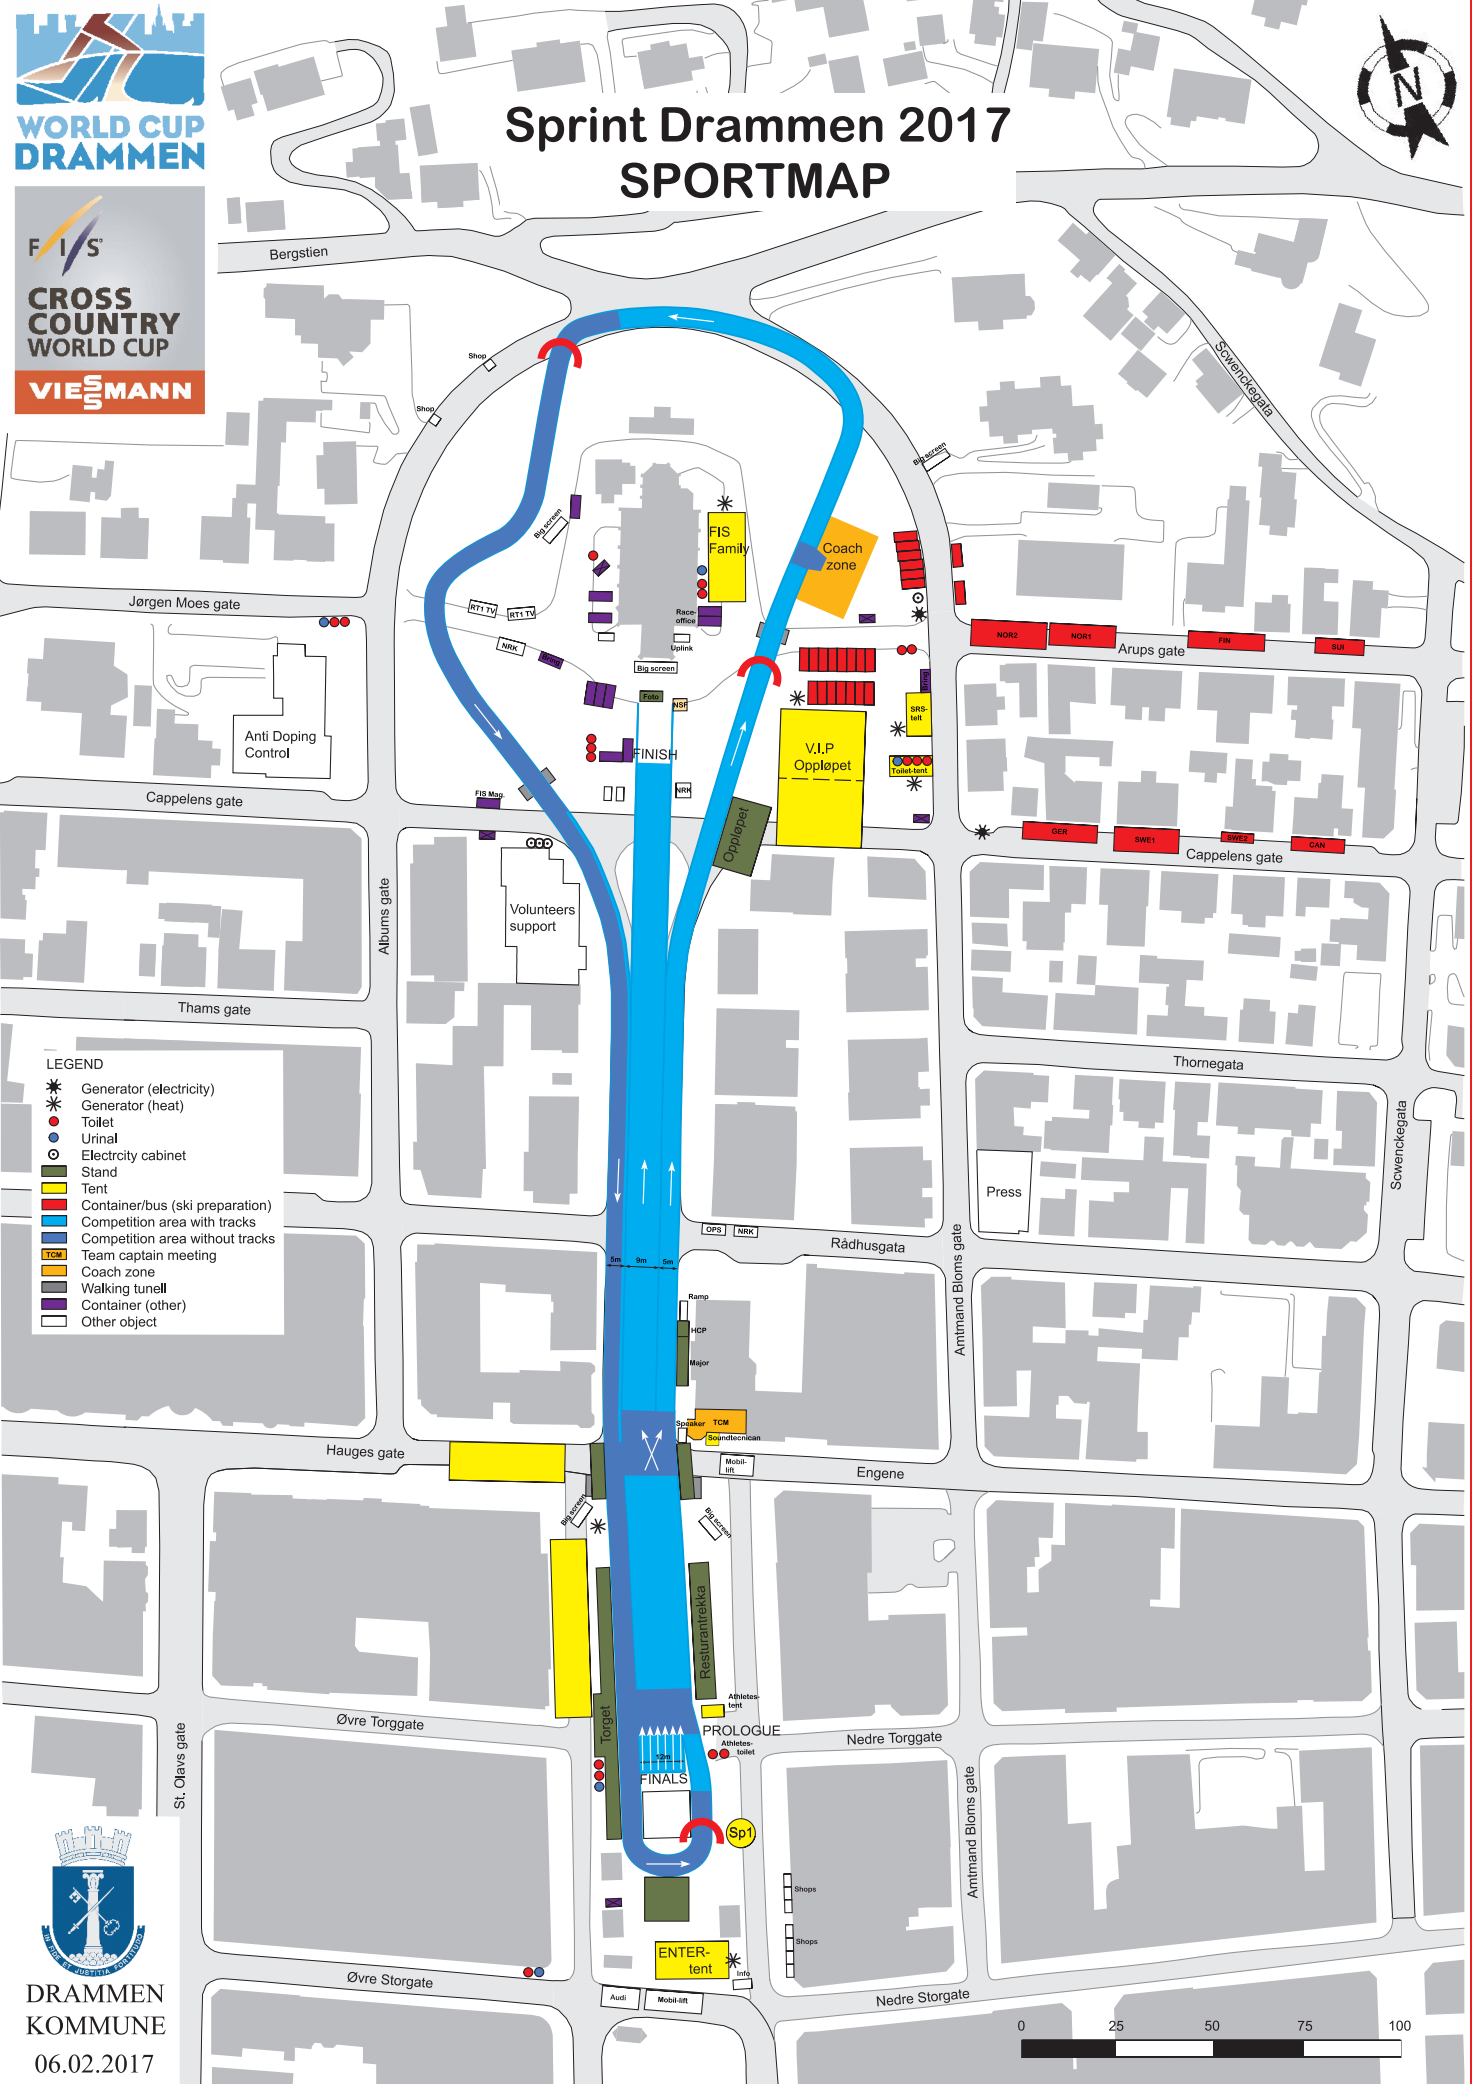

# Sprint Drammen 2017 SPORTMAP

- LEGEND**
- \* Generator (electricity)
  - \* Generator (heat)
  - Toilet
  - Urinal
  - Electricity cabinet
  - Stand
  - Tent
  - Container/bus (ski preparation)
  - Competition area with tracks
  - Competition area without tracks
  - Team captain meeting
  - Coach zone
  - Walking tunell
  - Container (other)
  - Other object